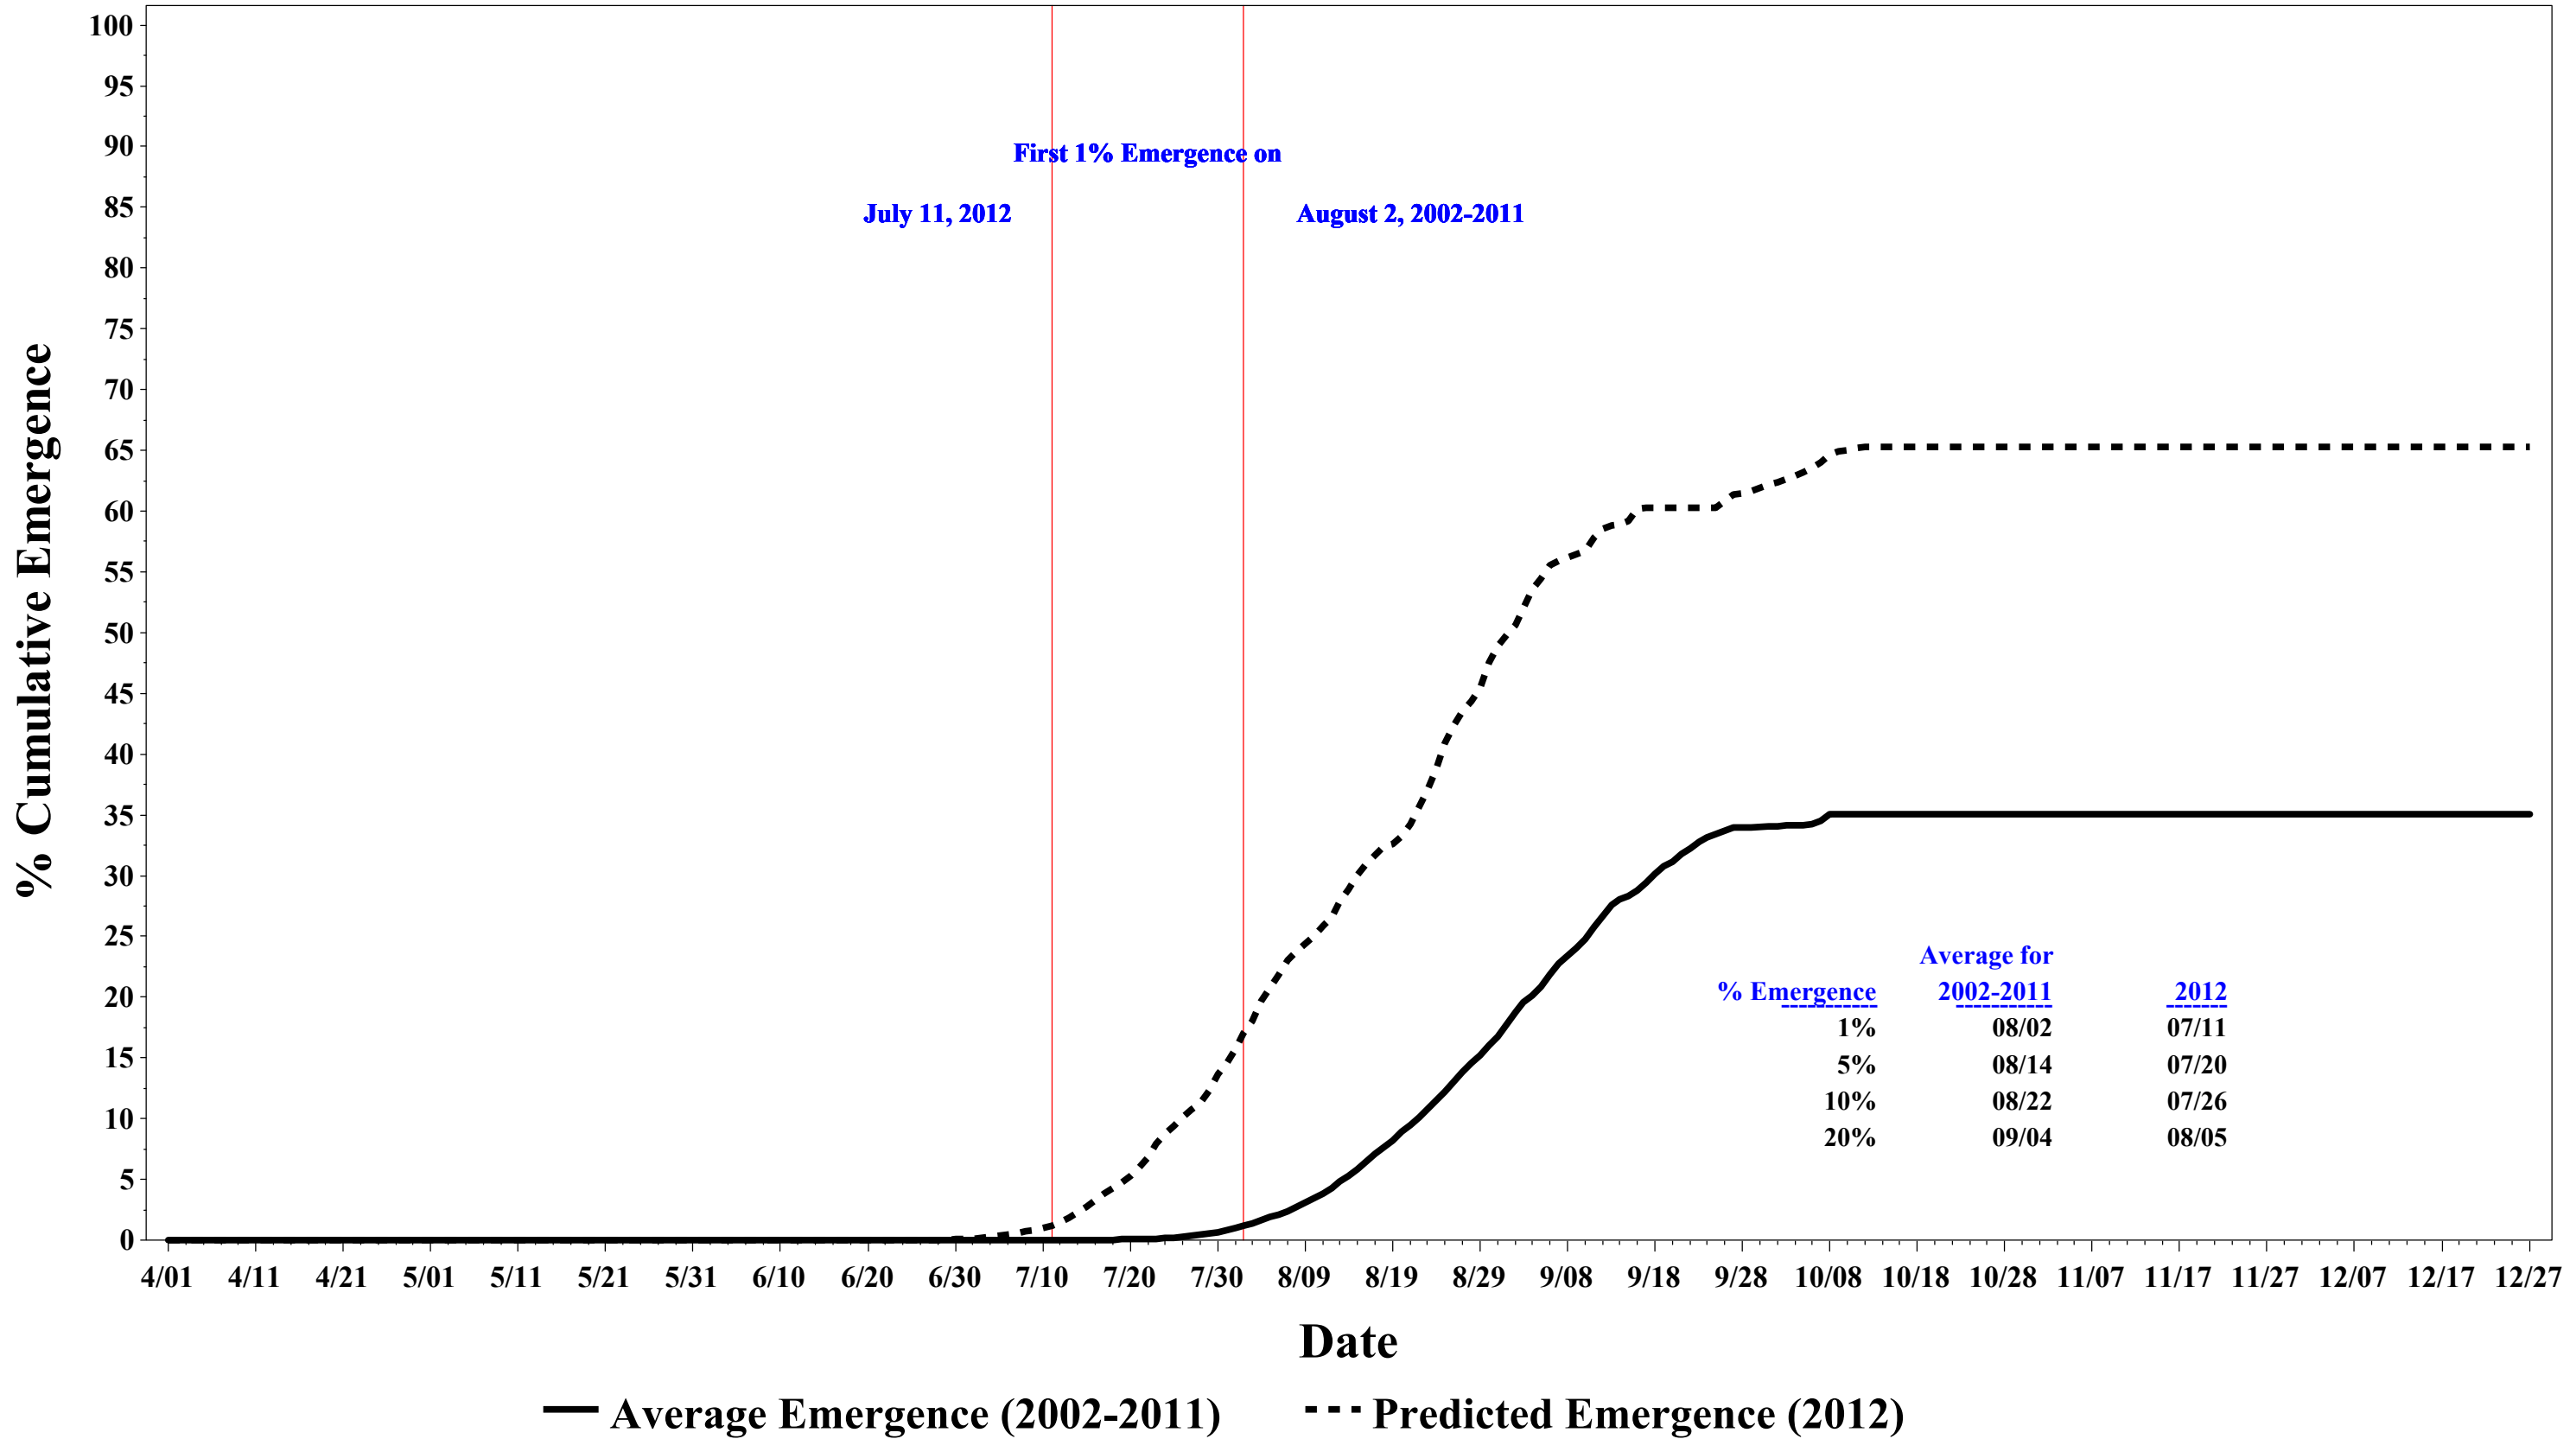

Adult Asian Longhorn Beetle Emergence - 2012

As of September 25, 2012

Gwinn, Michigan

Emergence may begin approximate 22 day(s) earlier in 2012 than 2002-2011